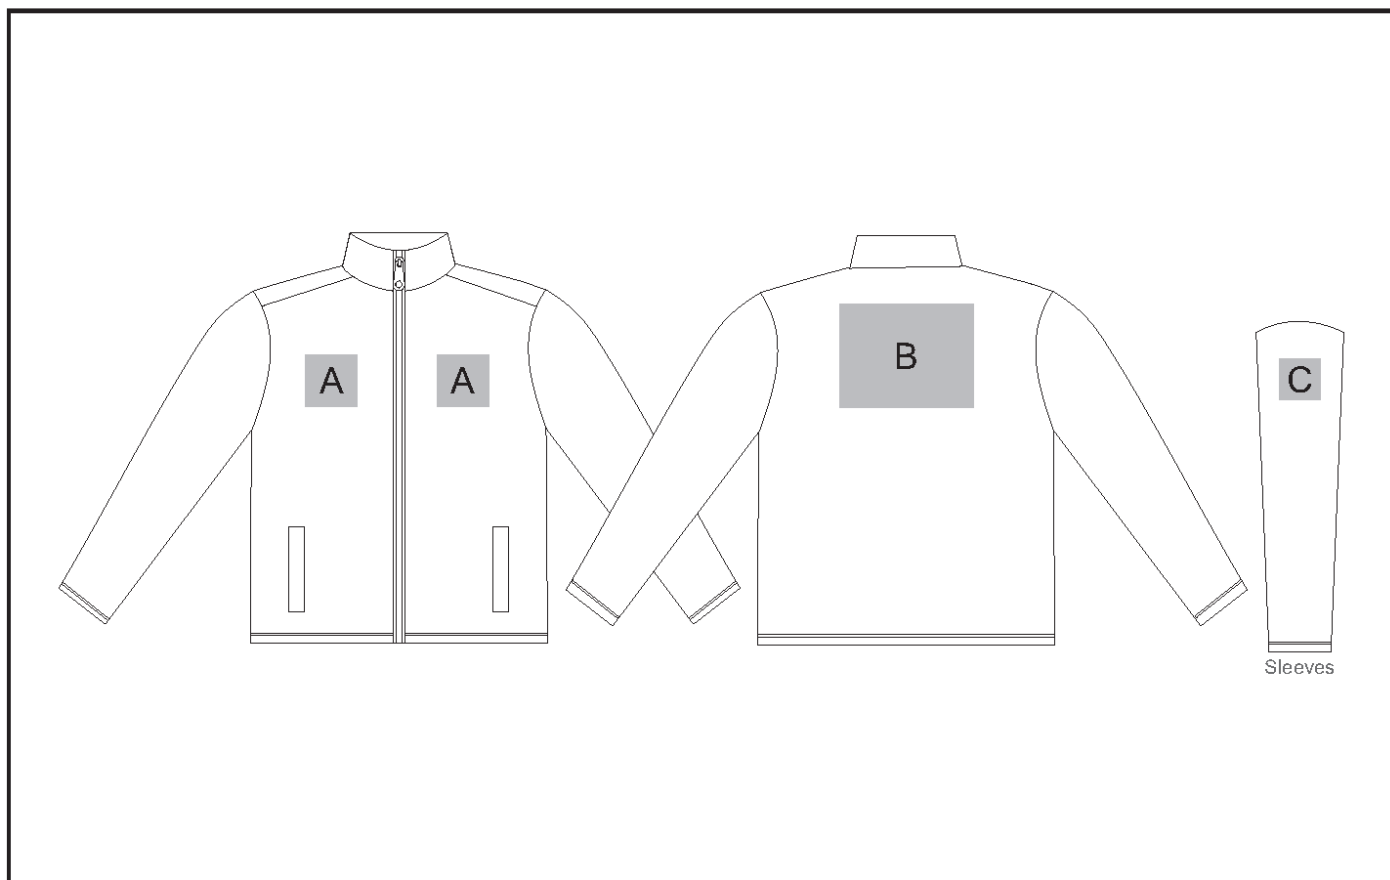

## Mens Yukon Micro Fleece Jacket

### Need to know:

- Includes 1-Position Embroidery (setup fee applies)
- **EMB/DTC inclusive parameters: Left/Right Chest or Back = 100mm x 100mm.**
- **NB: Inclusive Branding is NOT applicable to Items marked as Reduced to Clear.**

#### **Position A**

1. Embroidery (EM-CLOTHING)  
N/A  
Size: 100mm wide x 100mm high

#### **Position B**

1. Embroidery (EM-CLOTHING)  
N/A  
Size: 200mm wide x 200mm high